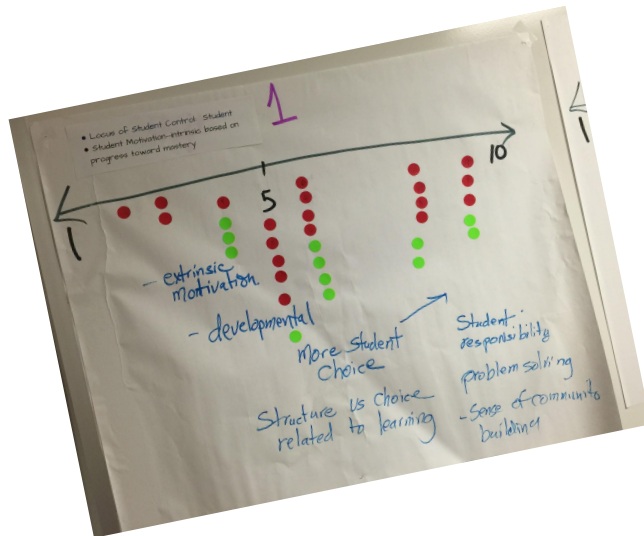

Our Process and What We Have Accomplished...

February,
2016

- Consensus building around paradigm shifts to standards based reporting
- Looked at samples of CCSS report cards from around the US