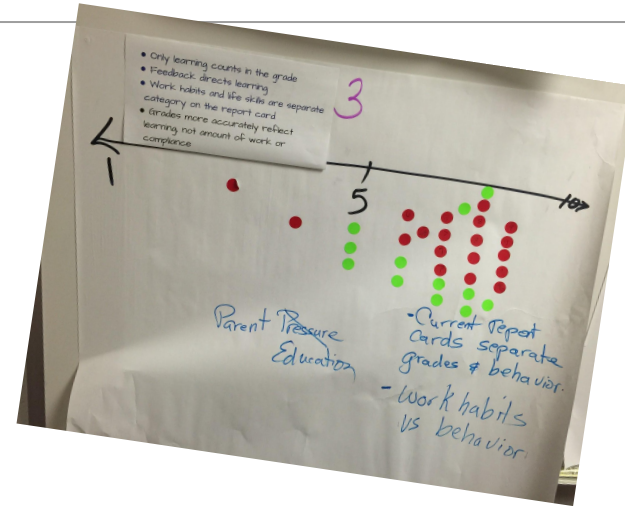

Our Process and What We Have Accomplished...

February,
2016

- Consensus building around paradigm shifts to standards based reporting
- Looked at samples of CCSS report cards from around the US