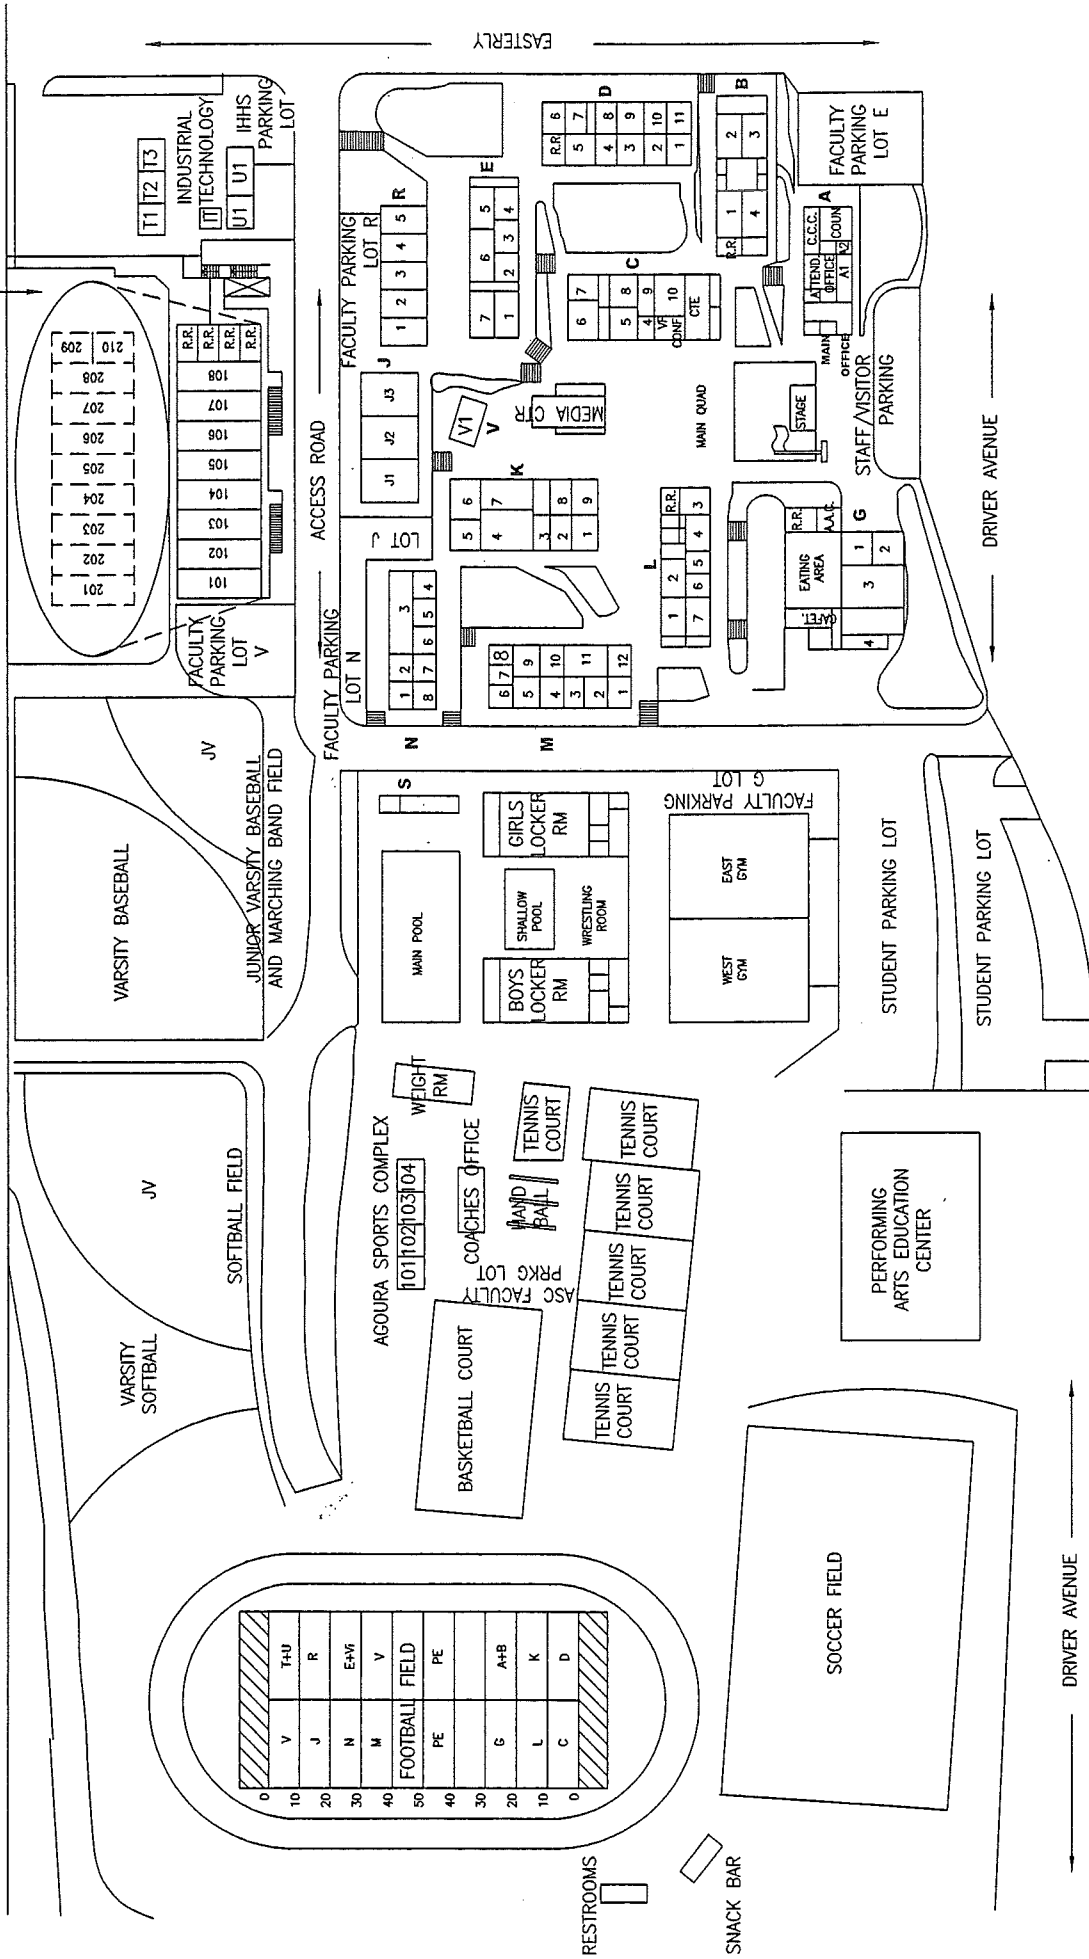

JUNIOR VARSITY BASEBALL  
AND MARCHING BAND FIELD

EASTERLY

NORTH

NOT TO SCALE

# AGOURA HIGH SCHOOL MAP

28545 W. DRIVER AVE. AGOURA HILLS, CA 91301

OCTOBER 2013